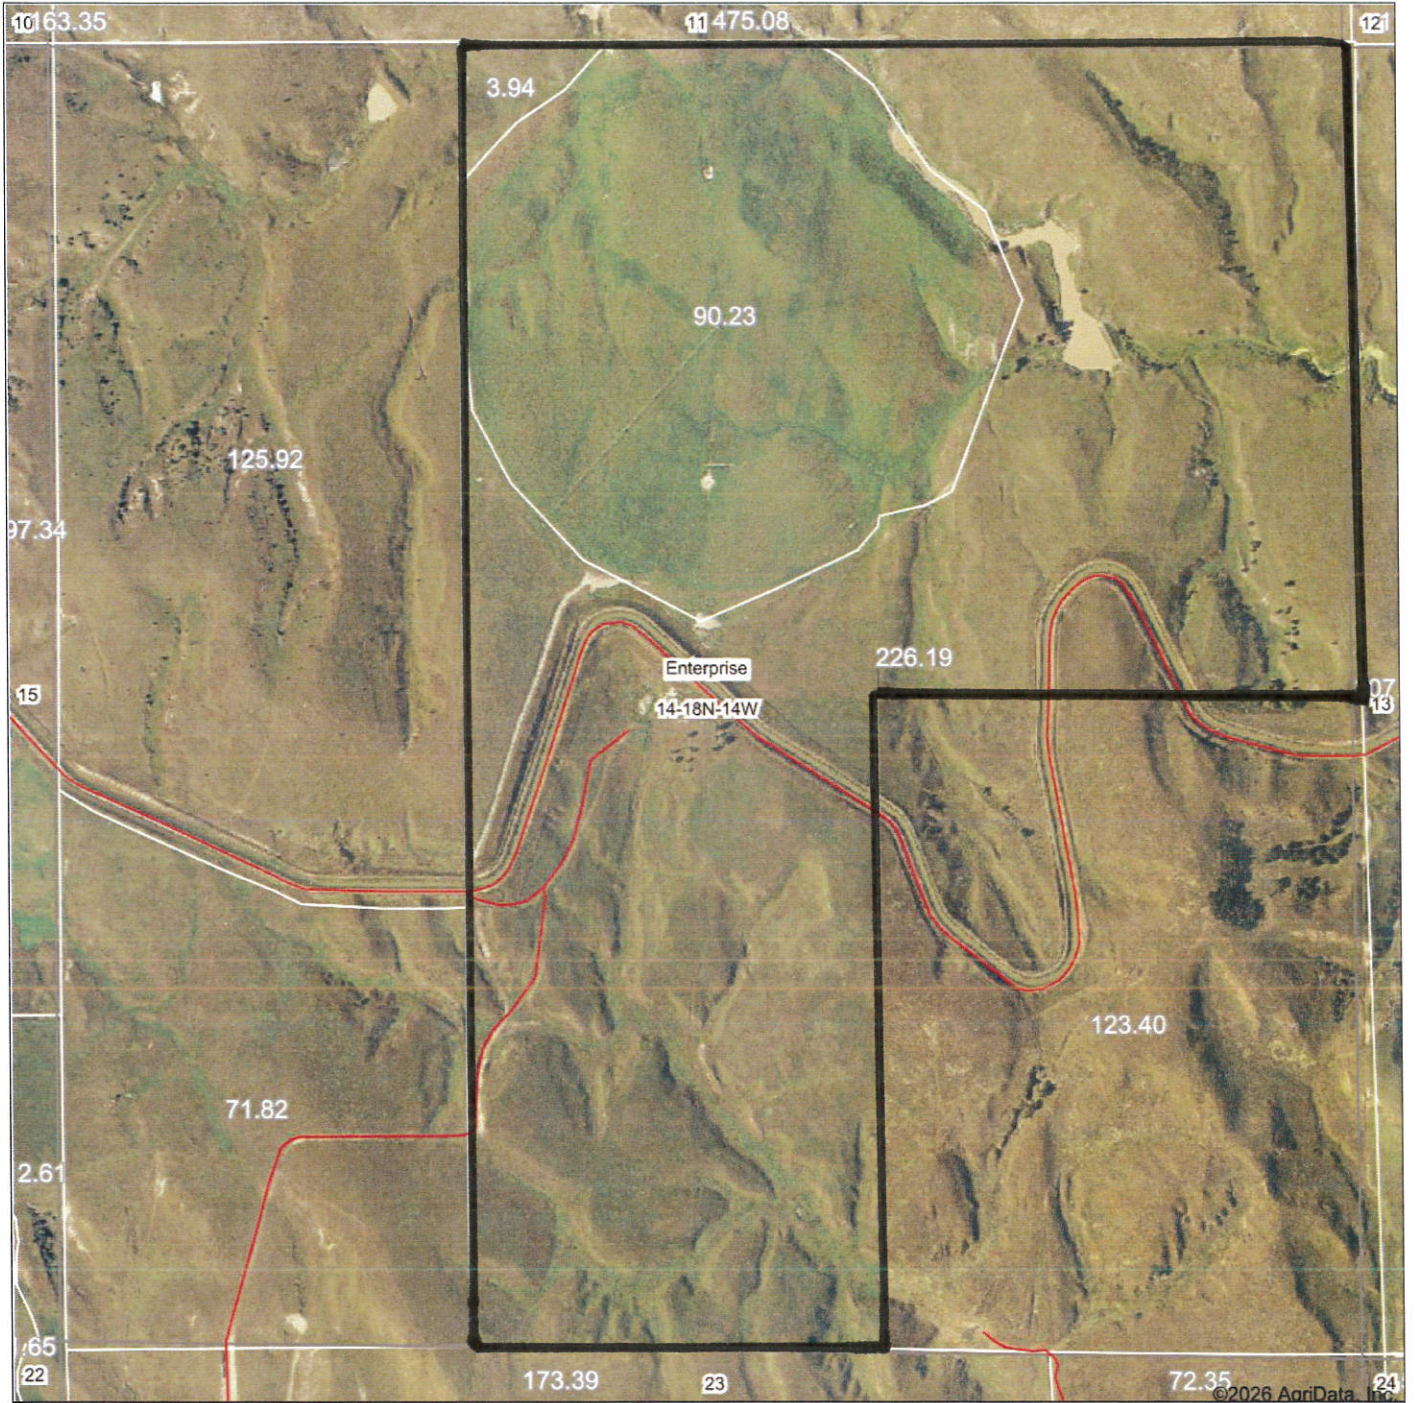

# Aerial Map

Map Center: 41° 31' 54.22, -98° 53' 41.88

14-18N-14W  
Valley County  
Nebraska

Maps Provided By:

© AgriData, Inc. 2025 www.AgriDataInc.com

2/19/2026

Field borders provided by Farm Service Agency as of 5/21/2008.